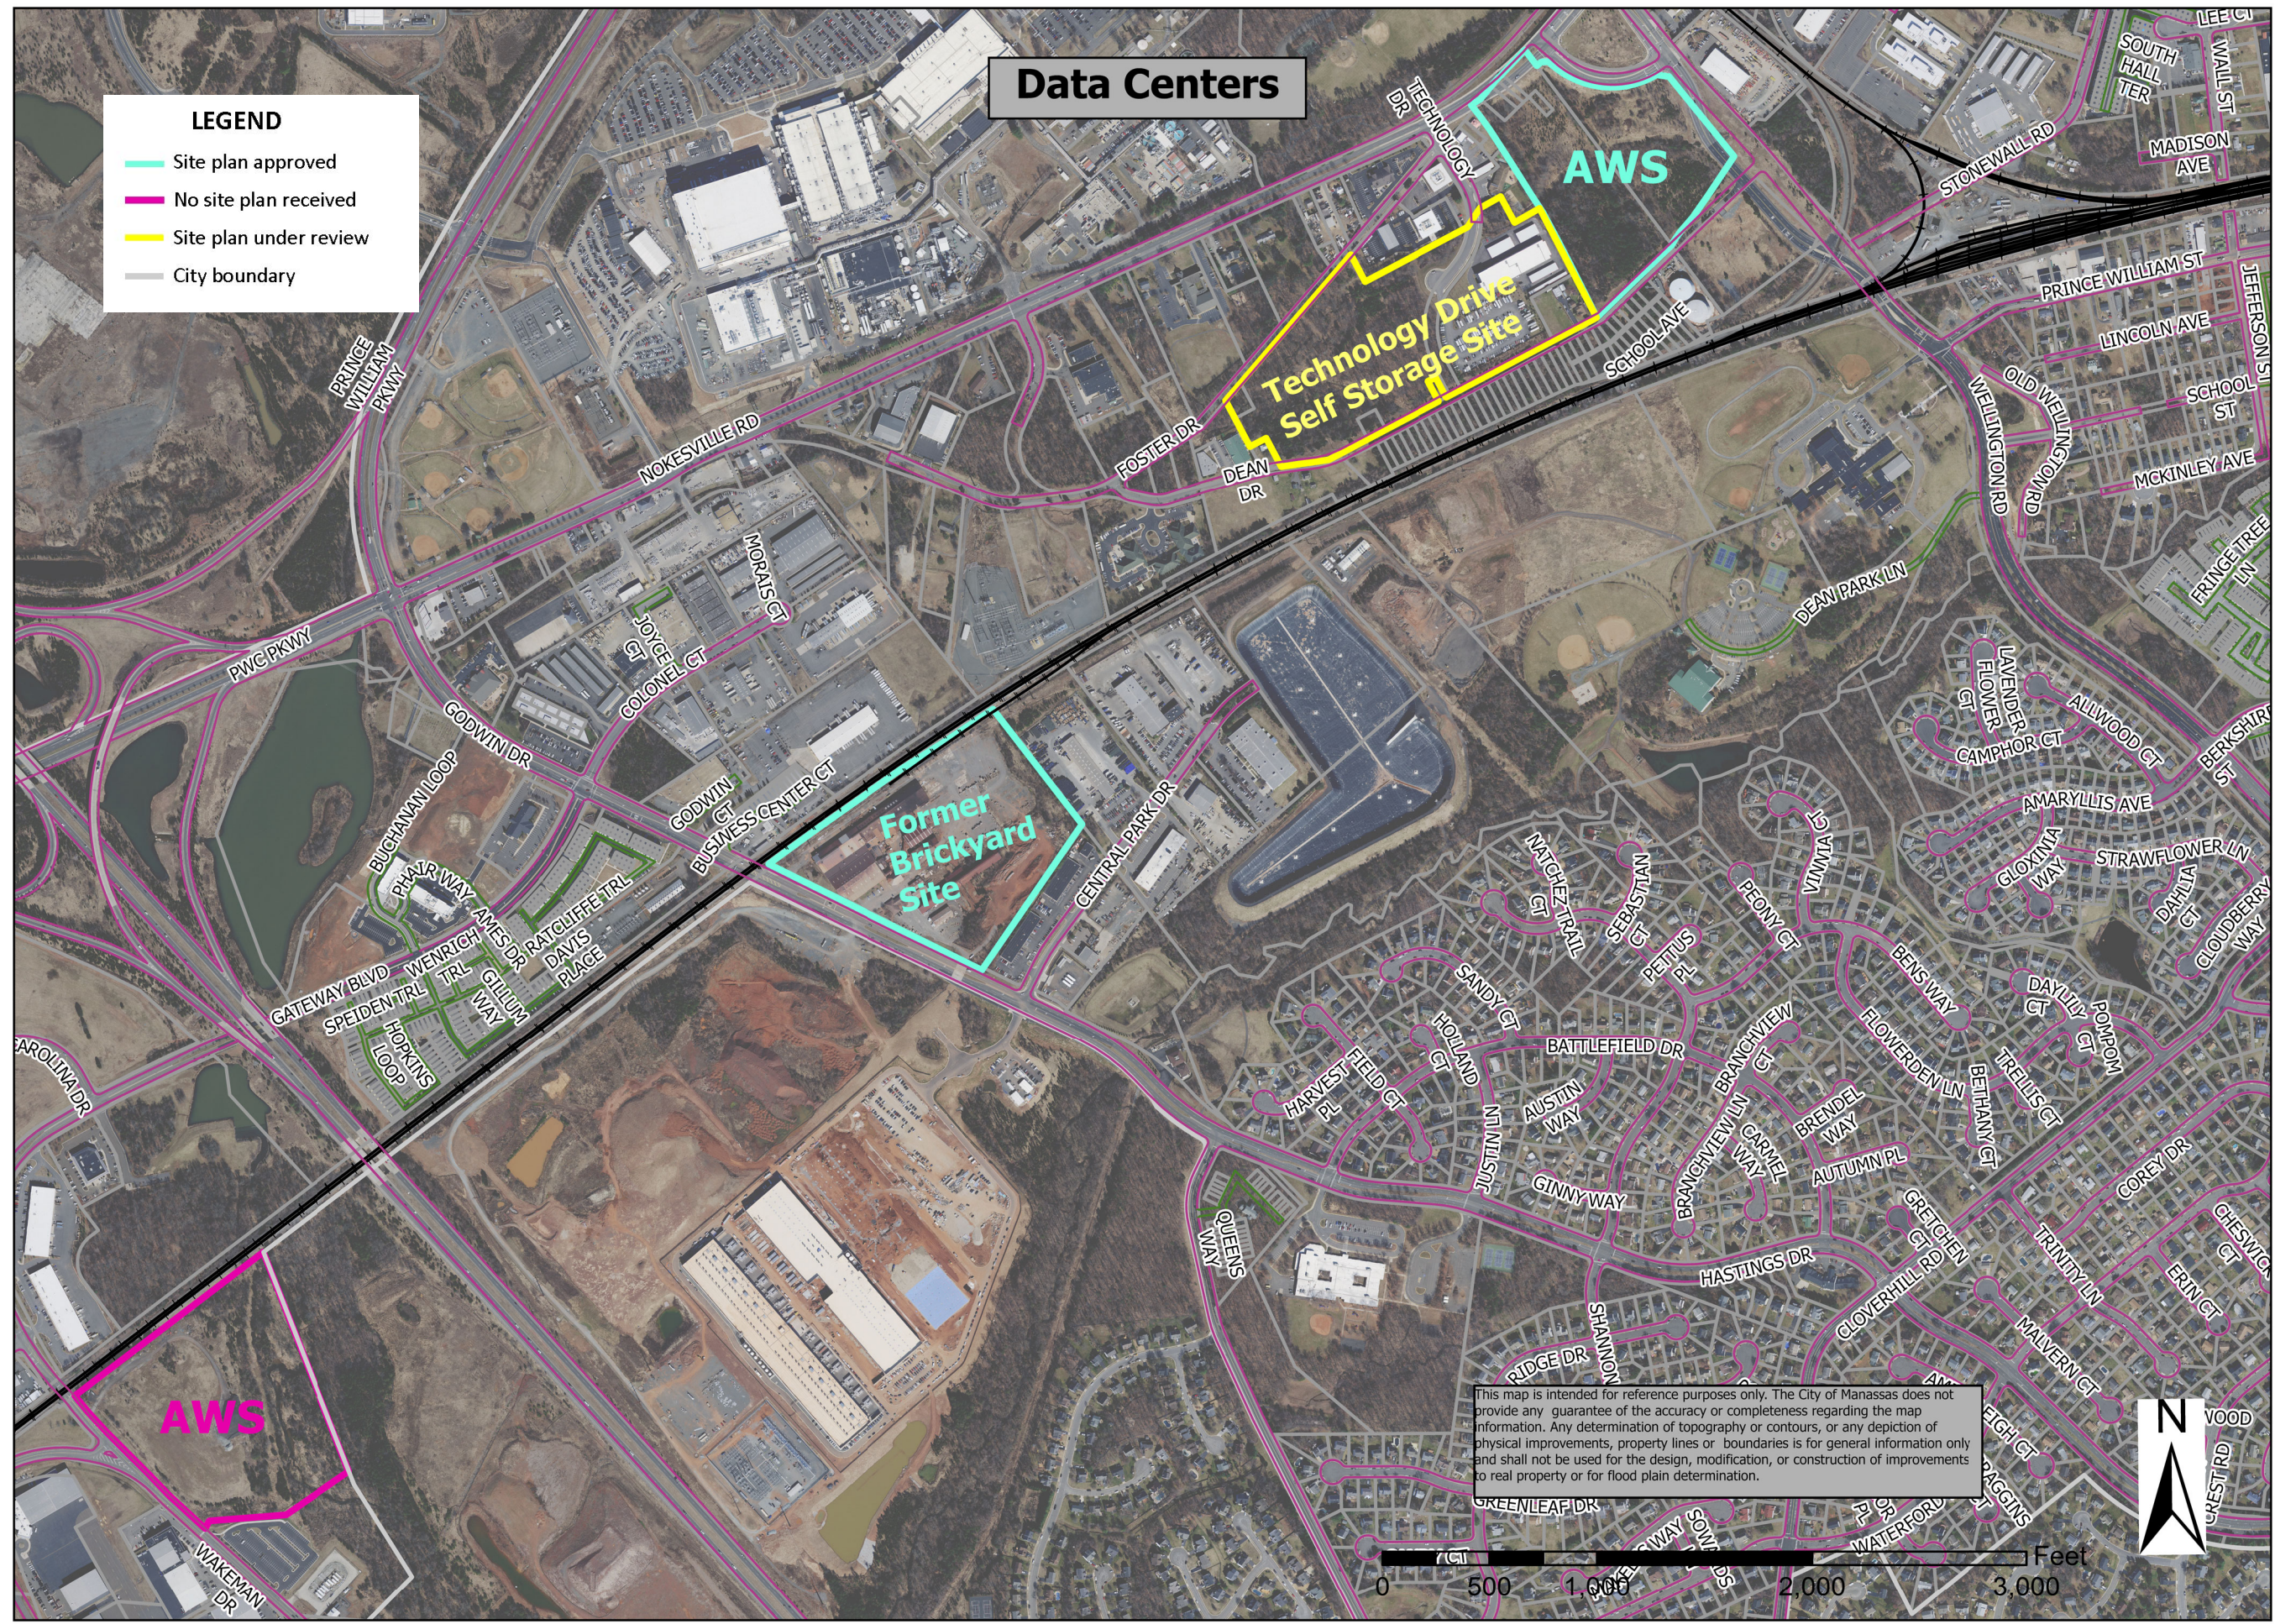

Data Centers

LEGEND

- Site plan approved
- No site plan received
- Site plan under review
- City boundary

AWS

**Technology Drive
Self Storage Site**

**Former
Brickyard
Site**

AWS

This map is intended for reference purposes only. The City of Manassas does not provide any guarantee of the accuracy or completeness regarding the map information. Any determination of topography or contours, or any depiction of physical improvements, property lines or boundaries is for general information only and shall not be used for the design, modification, or construction of improvements to real property or for flood plain determination.